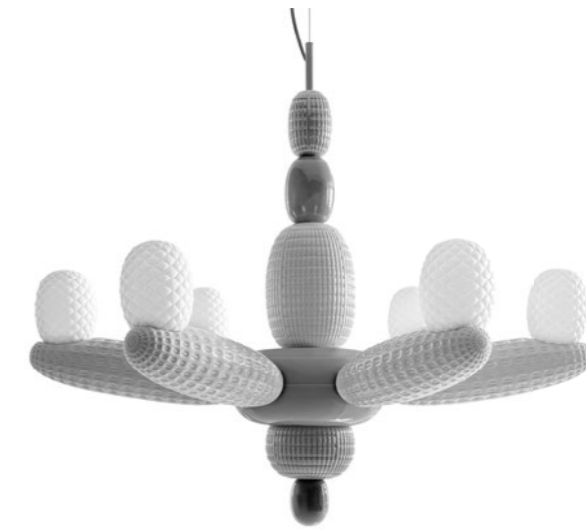

CHANDELIERS