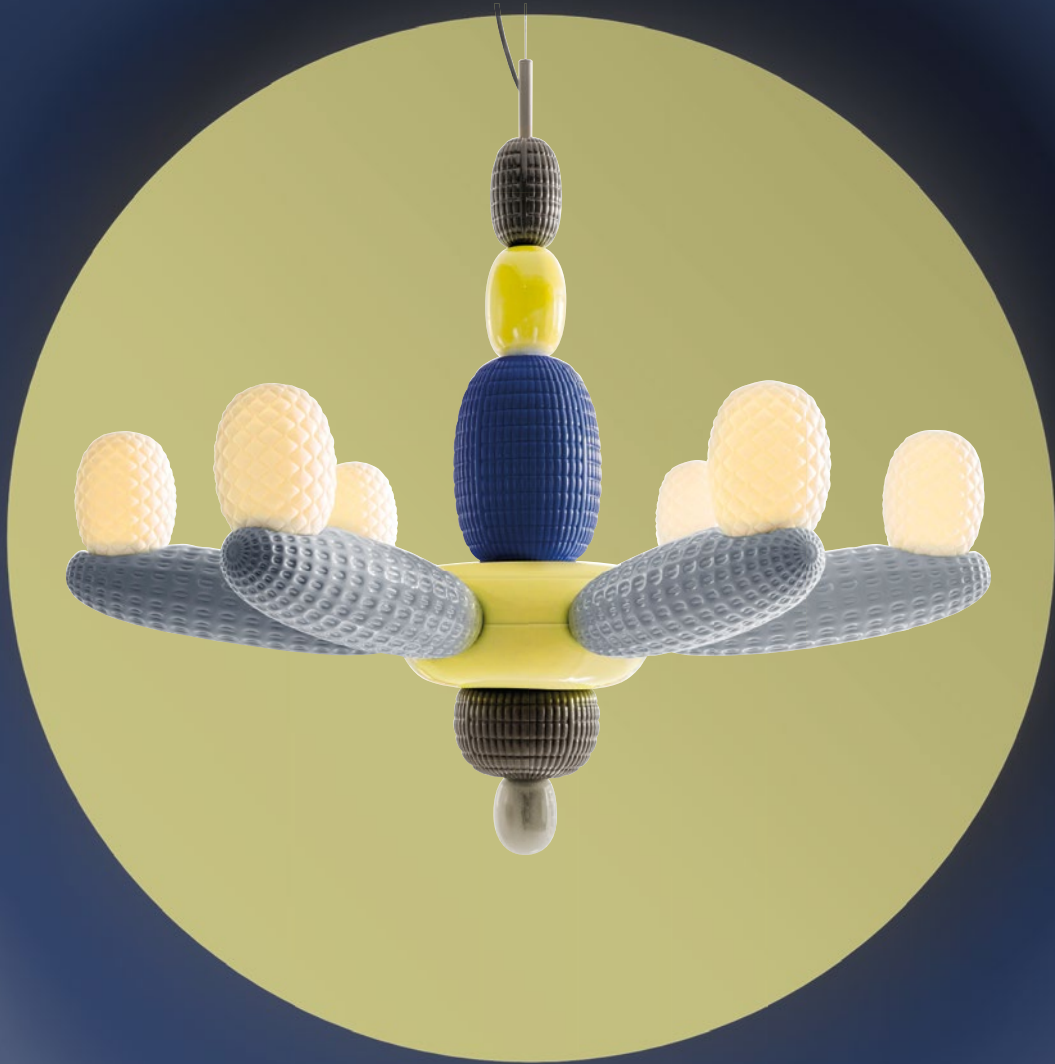

LLADRÓ

HANDMADE PORCELAIN
Spain