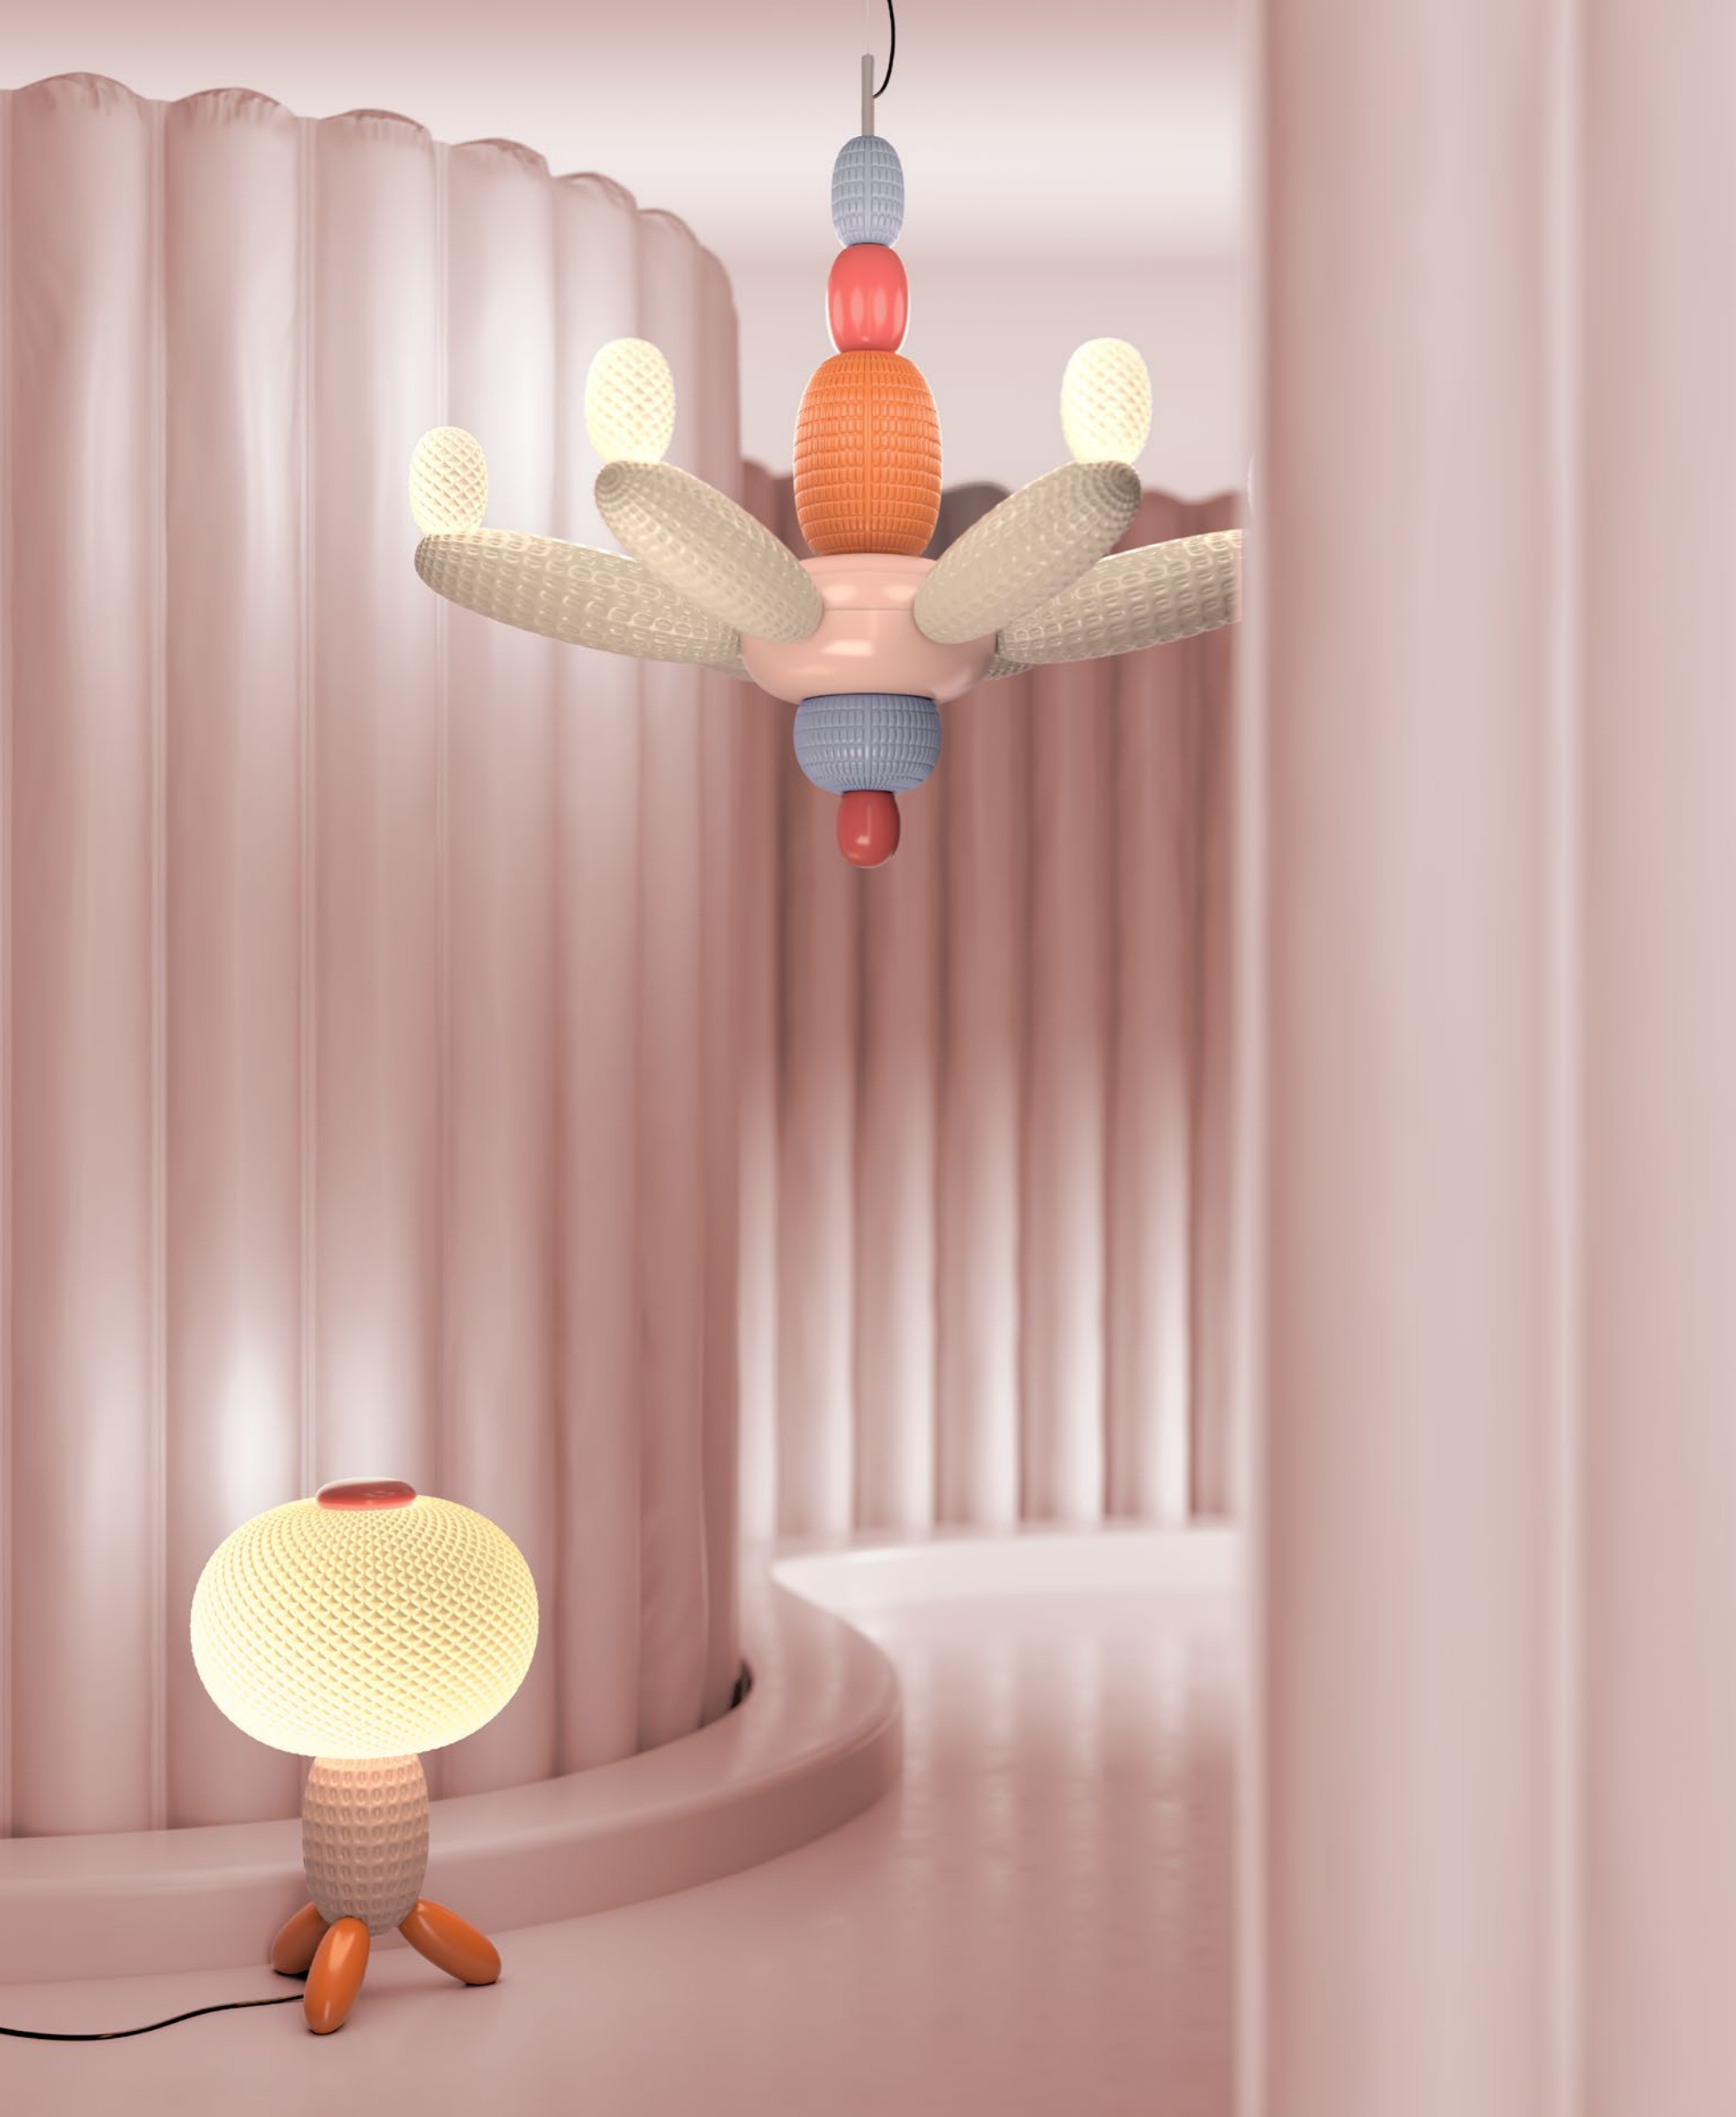

Soft Blown is the result of Nichetto Studio's first collaboration with Lladró. It is a collection composed of two lamps: the *Afloat* chandelier and the *Airbloom* table lamp. Available in a variety of color ranges, the collection draws inspiration from the convivial spirit of balmy, sunny days when the streets are lined with performance artists effortlessly crafting colorful and intricate balloon creations.

Thus, *Soft Blown* with its evocative imagery recreates the playful world of balloons and inflatables in the *Airbloom* table lamp and the *Afloat* chandelier.

NICHETTO STUDIO

Airbloom consists of a white central lampshade, made of translucent hand-ornamented porcelain, and a series of modules available in three color ranges in a glossy finish.

Afloat has a central body with 6 modules, in the same color ranges as *Airbloom*, combined with globe shades in translucent white porcelain.

True to form, Nichetto Studio artfully blends playfulness and creativity with everyday functionality in the *Afloat* suspension lamp. Inspired by the intrinsic ease of summer with its ubiquity of street performers and balloon art, the lamp is composed of a string of porcelain “balloons” pieced together to create the illusion of weightlessness and form the final geometry.

The oval shapes of these lamps are hand-engraved with patterns reminiscent of inflatable pool loungers, intricate designs that embody Lladró unique mastery of porcelain art.

The etched shapes radiate a soft light that showcases the details of the design, infusing any space with a subtle, elegant light.