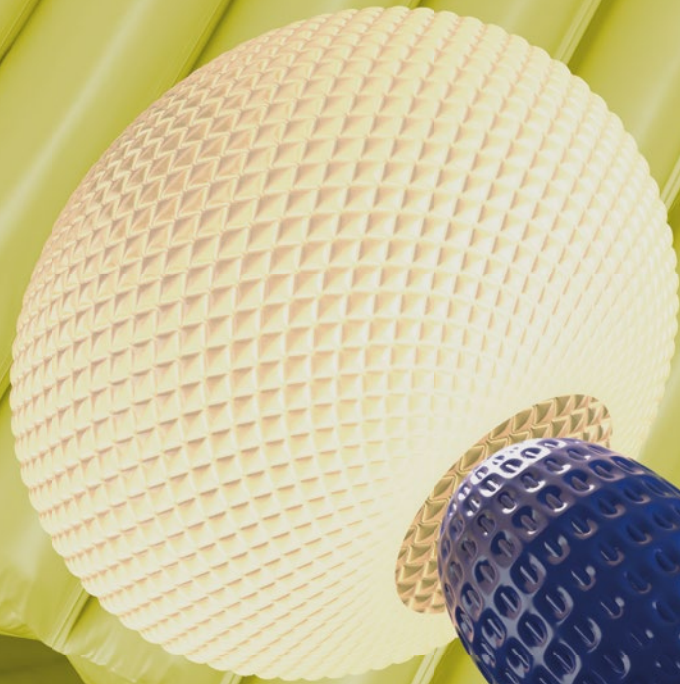

LLADRÓ

SOFT BLOWN BY NICHETTO STUDIO