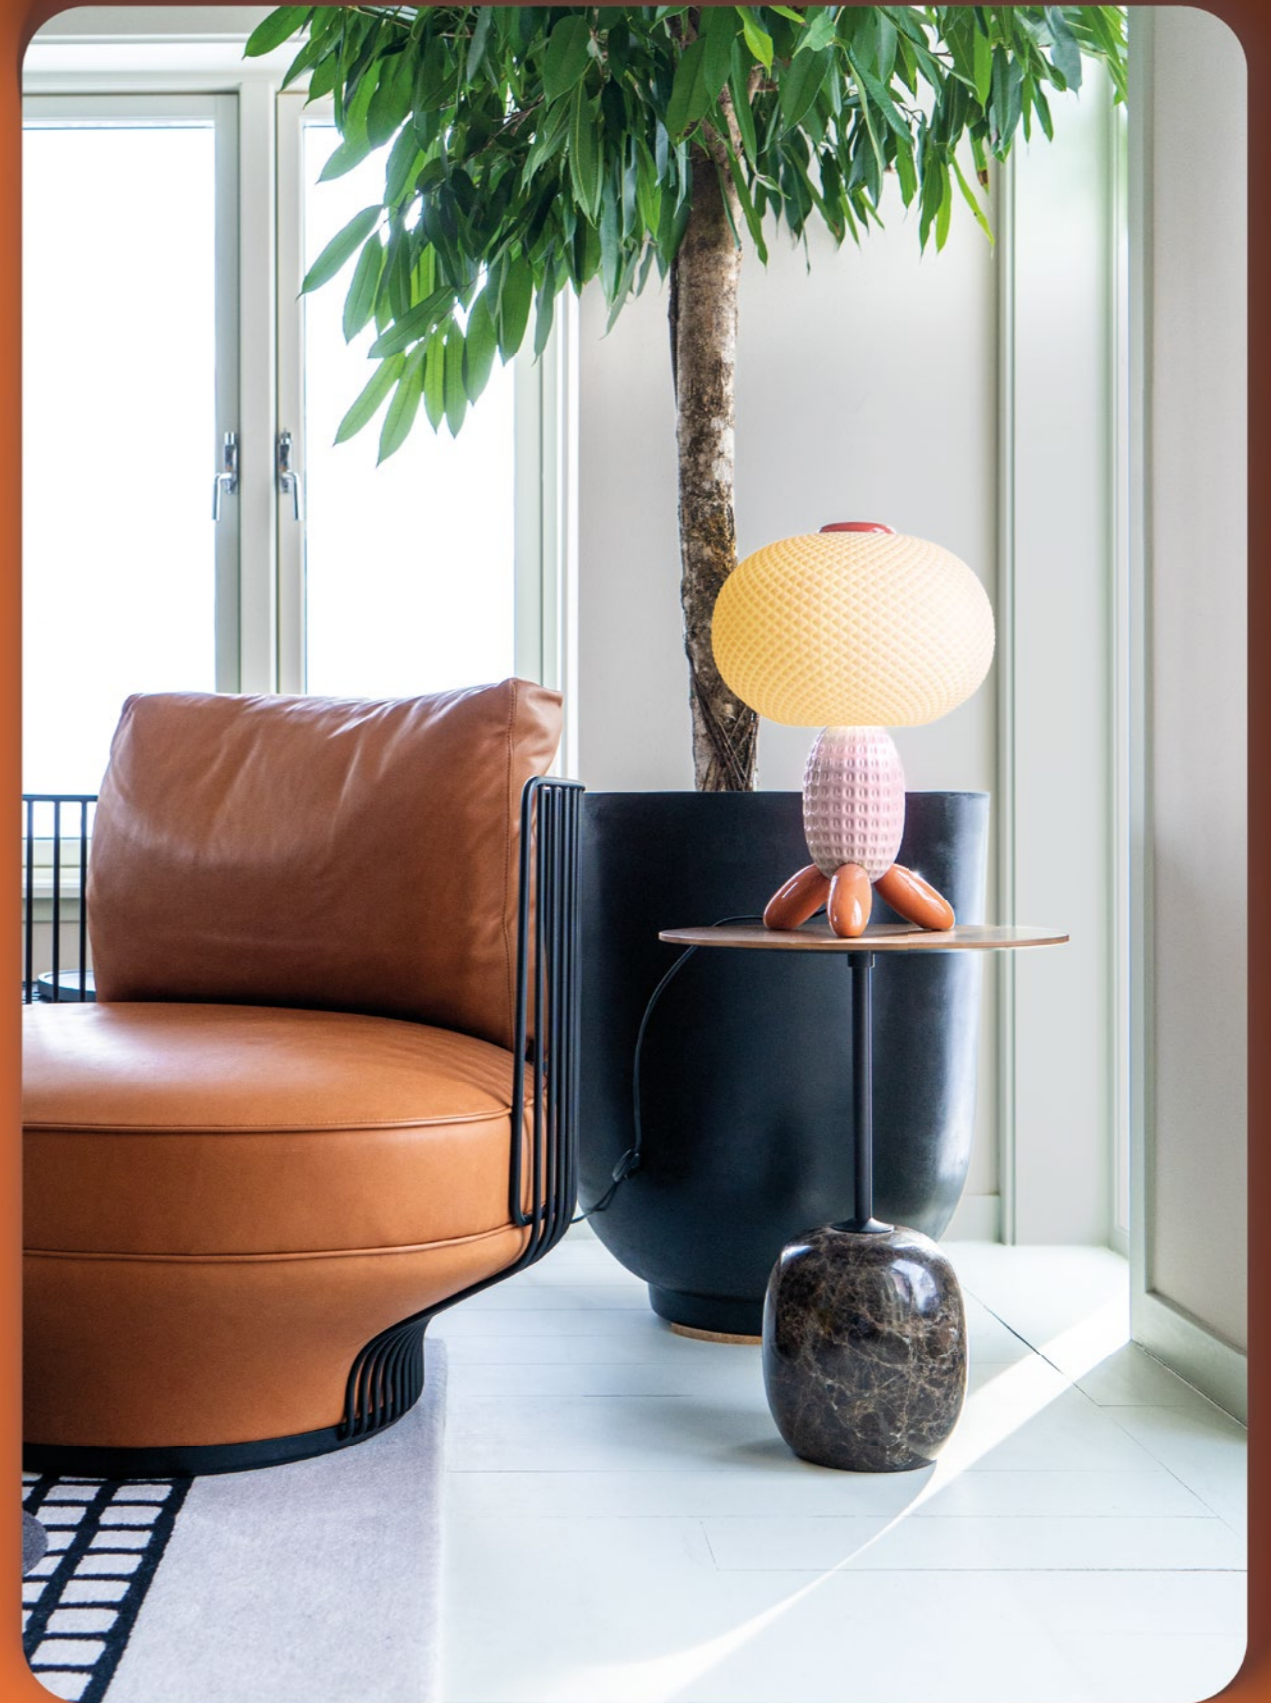

Nichetto Studio is a prominent name in the global design scene. Its founder, Luca Nichetto, was born in the island of Murano and has become a benchmark in lighting design with a style that masterfully plays with soft shapes and bright colors.

Soft Blown is the result of Nichetto Studio's first collaboration with Lladró. It is a collection composed of two lamps: the *Afloat* chandelier and the *Airbloom* table lamp. Available in a variety of color ranges, the collection draws inspiration from the convivial spirit of balmy, sunny days when the streets are lined with performance artists effortlessly crafting colorful and intricate balloon creations.

Soft Blown highlights the creative possibilities that arise from combining the knowledge of Nichetto Studio together with the craftsmanship and heritage of Lladró's porcelain lighting making it possible to approach any shape and type of decoration whilst establishing a creative exchange with unique results.

Thus, *Soft Blown* with its evocative imagery recreates the playful world of balloons and inflatables in the *Airbloom* table lamp and the *Afloat* chandelier.

NICHETTO STUDIO