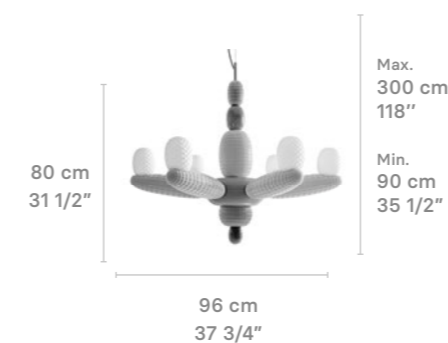

CHANDELIER

TABLE LAMP

Weight:
17 Kg / 37.48 lb

IP20 / CE UK

* Lampholder: E14/E12/E17
* Max. Power: 6x9W LED
CE/UK: 6 x E14 max. 9W LED (54W)
US: 6 x E12 max. 9W LED (54W)
JP: 6 x E17 max. 9W LED (54W)
* Frequency: 50/60 Hz
* Output voltage:
~220/240 VAC (CE UK)
100/125 VAC (US JP)
Bulb not included
Dimmer not included